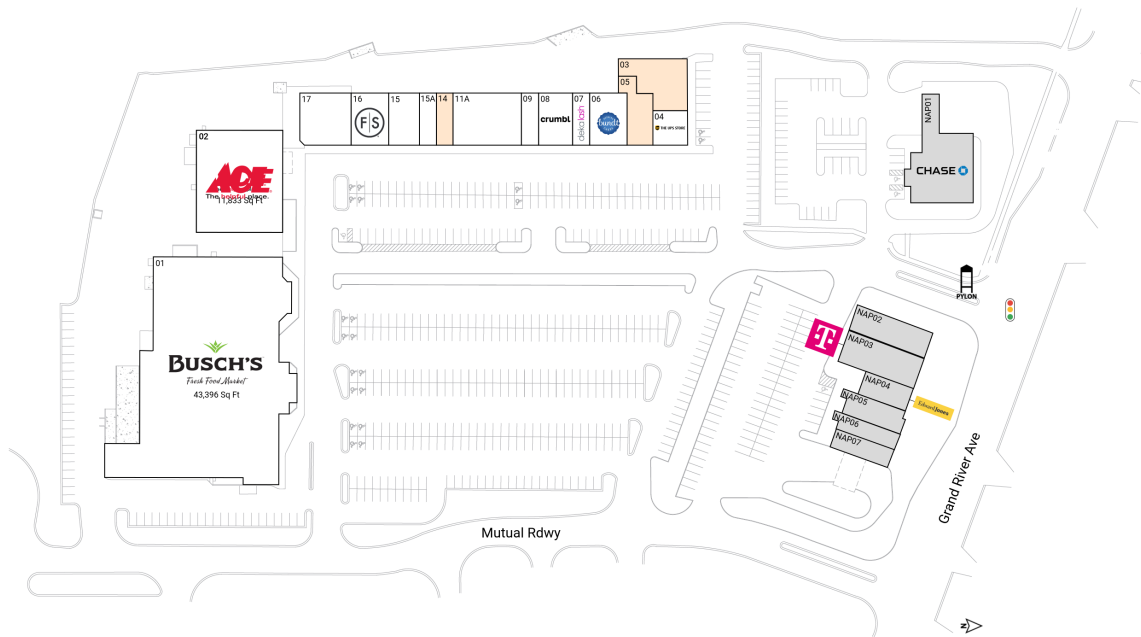

# Grand Crossing

9864-9870 E. Grand River | Brighton, MI 48116

Livingston County | Detroit-Warren-Dearborn, MI | 97,222 Sq Ft

42.5208, -83.7654

## Available Spaces

03	2,800 Sq Ft	360°	14	1,160 Sq Ft	360°
05	2,200 Sq Ft	360°			

## Current Tenants

Space size listed in square feet

01	Busch's Fresh Foods Market	43,396
02	Ace Hardware	11,833
02	Ace Hardware	8,000
02A	Ace Hardware	3,833
04	The UPS Store	2,400
06	Nothing Bundt Cakes	2,400
07	Deka Lash	1,200
08	Crumbl Cookies	2,400
09	Elevate Chiropractic	1,200
11A	Soccer World	4,800
15	Mancino's Pizza	2,160
15A	Brighton Nutrition	1,200
16	Fantastic Sams	2,640
17	Company K Dance Studio	3,600
NAP01	Chase	0
NAP02	Wong Express House	0
NAP03	Sprint	0
NAP04	Edward Jones	0
NAP05	Tubby's Sandwich Shop	0
NAP06	NAP	0
NAP07	Grand Traverse Pie Co.	0

This site plan is for illustrative and information purposes only, showing the general layout of the shopping center; and is not a legal survey. Brixmor makes no representation or warranty that the shopping center is exactly as depicted as site conditions and tenant mix are subject to change over time. 1335